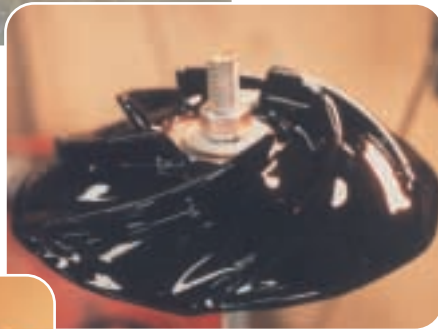

Features & Benefits:

- Ideal for emergency repairs to leaking pipework, pumps and valves
- Repairs with pressure tolerance up to 3000psi
- Contains solvent free epoxy resin & hardener
- Mixing tools and accessories included
- Up to 20 repairs possible depending on kit used

Features & Benefits:

- Ideal for instant repairs to 6" (152.4mm) pipework or less. Larger ThistleWrap tapes available on request
- Leaking pipes sealed within minutes
- Repairs with temperature tolerance of up to 270°C
- Repairs with pressure tolerance of up to 15 Bar (50 Bar*)
- 5 repairs possible from one kit

OUR LOCAL DISTRIBUTOR IS:

Engineering Kit

High performance products for applications, where standard engineering repair methods are not practical or cost-effective.

Features & Benefits:

- Versatile, multi-purpose metal repair products
- Fast curing rubber repair compounds
- Ideal for solving day-to-day, mechanical engineering problems
- Ideal for use on damaged or worn pumps & valves, stripped threads, cracked pipework and worn rubber components
- Simple and easy-to-use

Lifeboat Repair Kit

The "Number One" repair and reinstatement system for GRP structures.

Features & Benefits:

- Ideal for repairs to cracked or holed GRP hulls and structures
- Excellent adhesion, penetration and overcoating properties
- Contains solvent free resin and hardener
- For use out of the water
- Supplied in a water-tight container